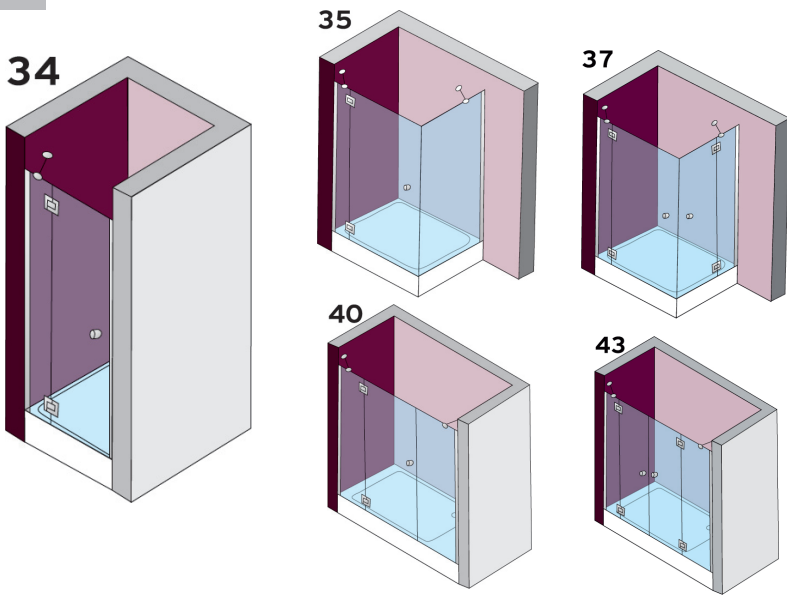

# B SERIES Fixed Panel & Hinged Door 8mm

Heavy Packing

REVERSIBLE  
SX  
DX

Heavy Profile

MADE IN GREECE

CODE	NOMINAL DIMENSION	TOLLERANCE (cm)	HEIGHT	DOOR OPENING
HB	80-150 cm	2.5	140-200cm	60cm

\* Combined with fixed panels (F) 60/70/80/90/100cm

### Model Information

- ✓ Metal Hinges -90,0,+90
- ✓ ABS or Metal Handle
- ✓ Wall Aluminium Polished Profiles & Polycarb.Sealers
- ✓ Inox 304 Support bar Straight or Angular