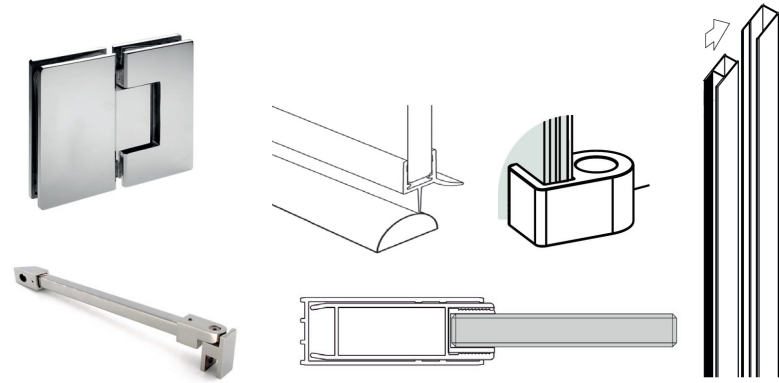

# B SERIES Fixed Panel & Hinged Door 8mm

Heavy Packing

REVERSIBLE  
SX  
DX

Heavy Profile

MADE IN GREECE

CODE	NOMINAL DIMENSION	TOLLERANCE (cm)	HEIGHT	DOOR OPENING
HB	80-150 cm	2.5	140-200cm	60cm

\* Combined with fixed panels (F) 60/70/80/90/100cm

### Model Information

- ✓ Metal Hinges -90,0,+90
- ✓ ABS or Metal Handle
- ✓ Wall Aluminium Polished Profiles & Polycarb.Sealers
- ✓ Inox 304 Support bar Straight or Angular